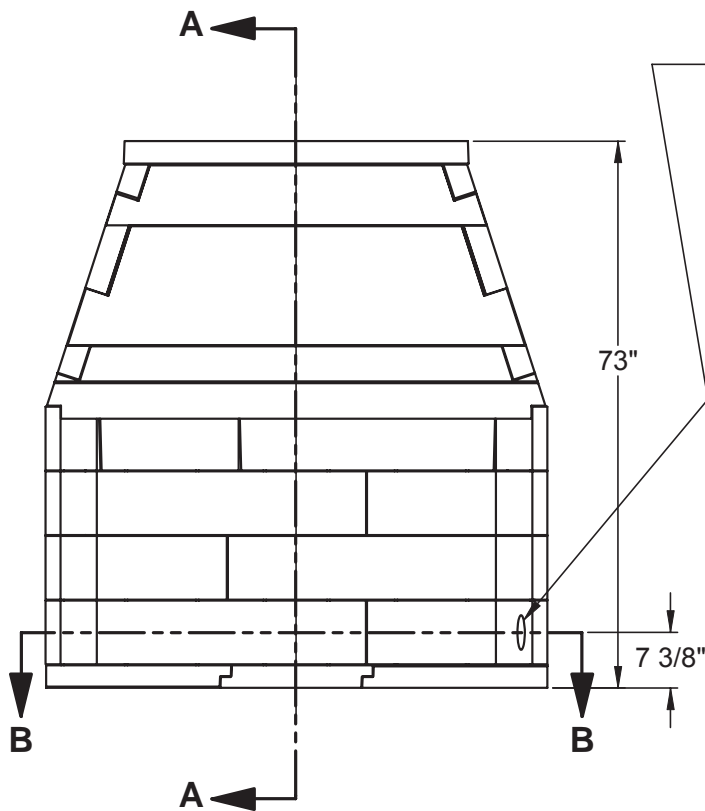

Fireplace Overall Dimensions: TFS-63

SECTION B-B

$\phi 4"$ OUTSIDE AIR ACCESS CAN BE INSTALLED ON THE LEFT SIDE ALSO

SECTION A-A