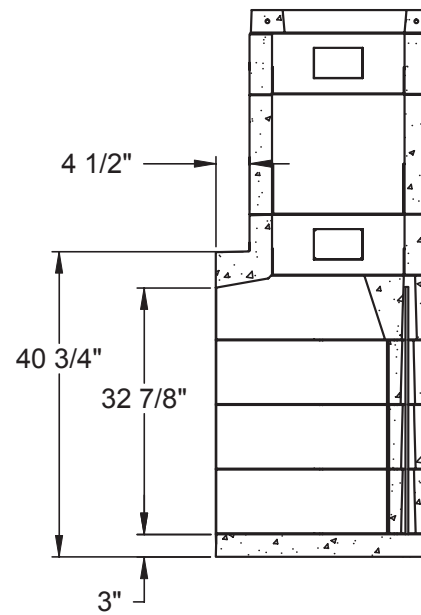

Fireplace Overall Dimensions: TFS-63

SECTION B-B

$\phi 4"$ OUTSIDE AIR ACCESS CAN BE INSTALLED ON THE LEFT SIDE ALSO

SECTION A-A