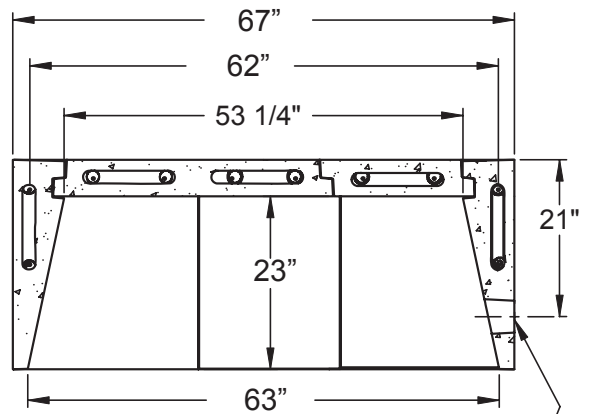

Fireplace Overall Dimensions: TFS-63

SECTION B-B

$\phi 4"$ OUTSIDE AIR ACCESS CAN BE INSTALLED ON THE LEFT SIDE ALSO

SECTION A-A