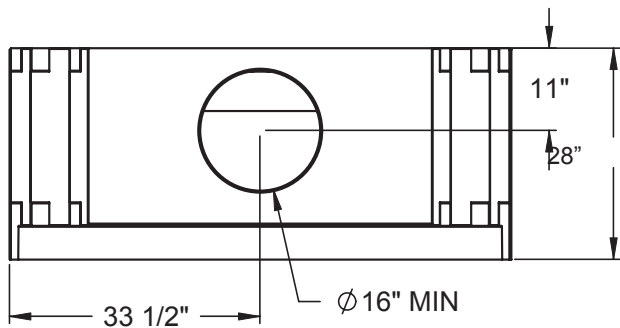

Fireplace Overall Dimensions: TFS-63

SECTION B-B

$\phi 4"$ OUTSIDE AIR ACCESS CAN BE INSTALLED ON THE LEFT SIDE ALSO

SECTION A-A