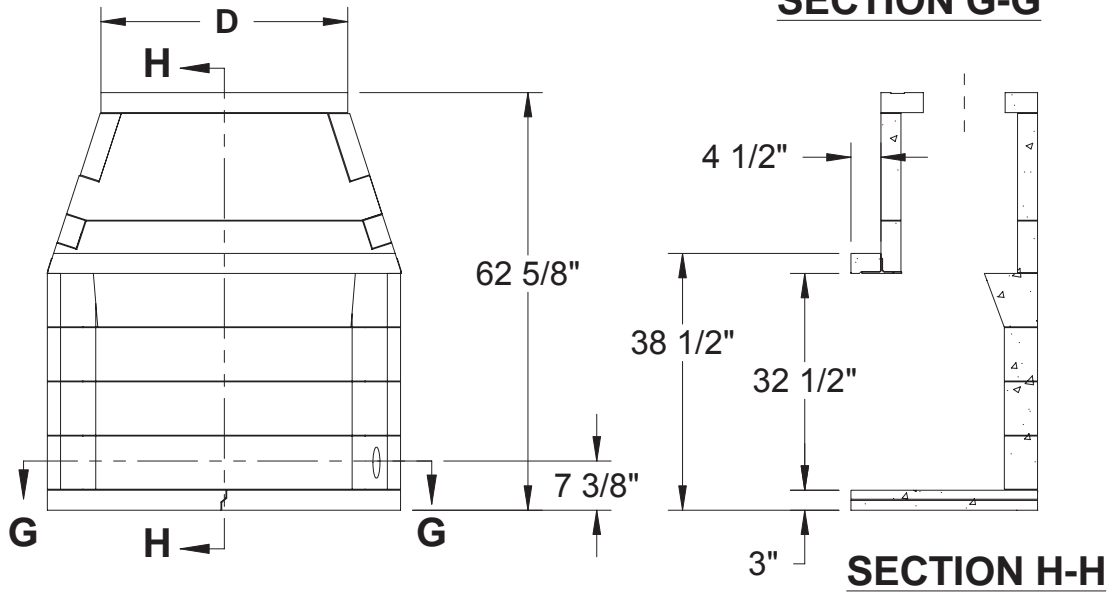

Fireplace Overall Dimensions: TFS-39/44/49

SECTION G-G

SECTION H-H

Fireplace Overall Dimensions						
Model	A	B	C	D	E	F
TFS-39	43"	39"	28-1/2"	27"	38"	Ø12-1/4"
TFS-44	48"	44"	33-1/2"	32"	43"	Ø12-1/4"
TFS-49	53"	49"	38-1/2"	37"	48"	Ø14-1/4"