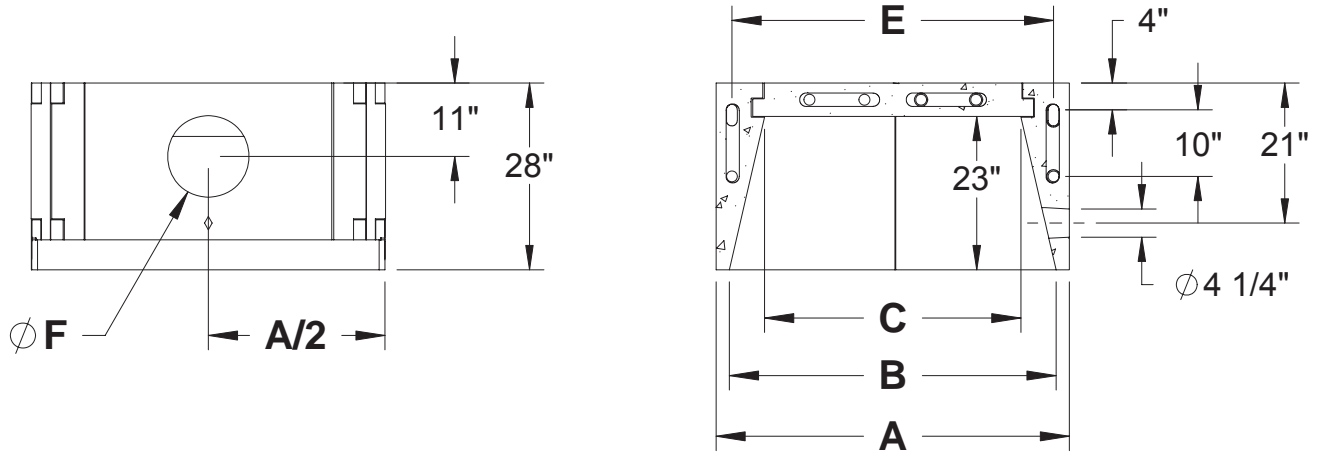

Fireplace Overall Dimensions: TFS-39/44/49

SECTION G-G

SECTION H-H

Fireplace Overall Dimensions						
Model	A	B	C	D	E	F
TFS-39	43"	39"	28-1/2"	27"	38"	Ø12-1/4"
TFS-44	48"	44"	33-1/2"	32"	43"	Ø12-1/4"
TFS-49	53"	49"	38-1/2"	37"	48"	Ø14-1/4"