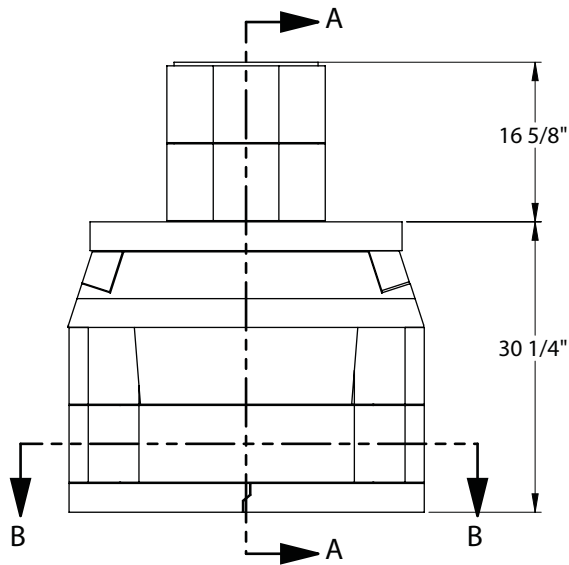

WWW.BURNTTECH.COM

Burntech SmartFire Garden Fireplace Specifications Model OFS33-SF

SECTION A-A

SECTION B-B

Warning: The SmartFire Garden Fireplace is not designed or approved to be placed within 15 feet of any combustibles.