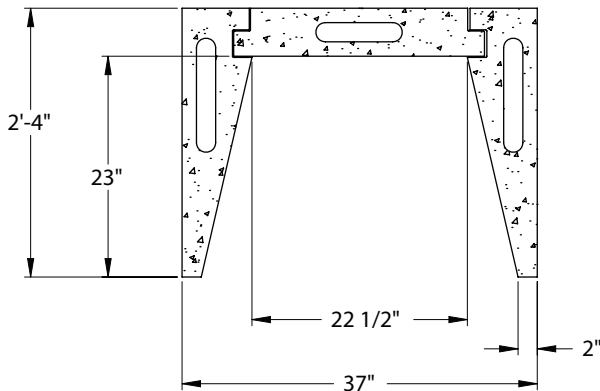

WWW.BURNTTECH.COM

Burntech SmartFire Garden Fireplace Specifications Model OFS33-SF

SECTION A-A

SECTION B-B

Warning: The SmartFire Garden Fireplace is not designed or approved to be placed within 15 feet of any combustibles.