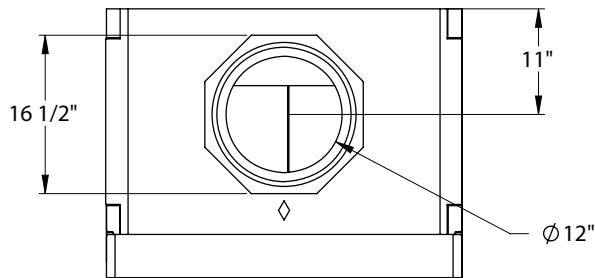

WWW.BURNTTECH.COM

Burntech SmartFire Garden Fireplace Specifications Model OFS33-SF

SECTION A-A

SECTION B-B

Warning: The SmartFire Garden Fireplace is not designed or approved to be placed within 15 feet of any combustibles.