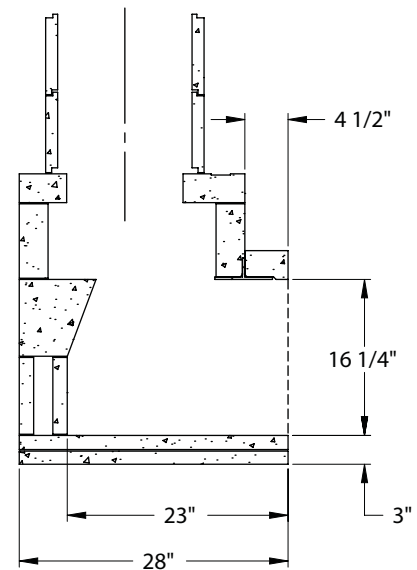

WWW.BURNTTECH.COM

Burntech SmartFire Garden Fireplace Specifications Model OFS33-SF

SECTION A-A

SECTION B-B

Warning: The SmartFire Garden Fireplace is not designed or approved to be placed within 15 feet of any combustibles.

Additional Products Available:

- Height Extension Kit Available Part# HEK33
- Gas Log Sets
- FireBrick Panels
- Spark Arrestors