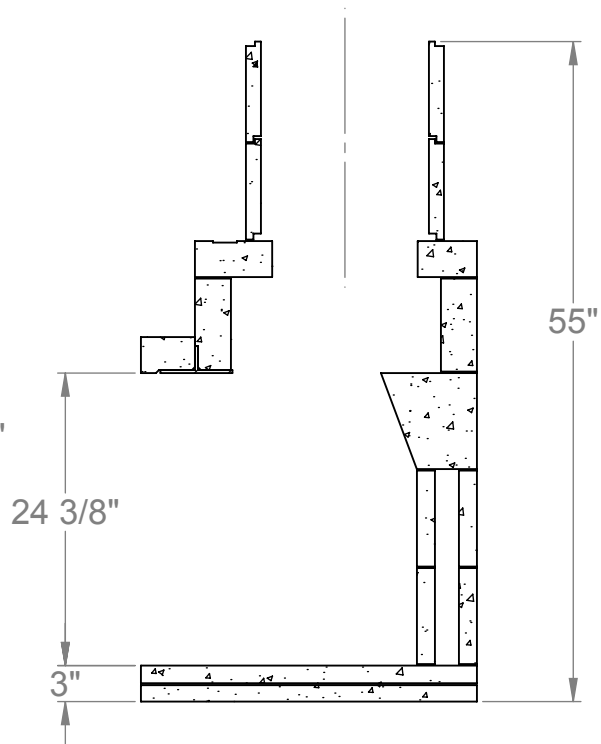

Burntech SmartFire Garden Fireplace Specifications
Model OFS33-SF With Height Extension Kit
Part# HEK33 (Sold Separately)

Warning: The SmartFire Garden Fireplace is not designed or approved to be placed within 15 feet of any combustibles. Use An Approve Spark Arrestor.