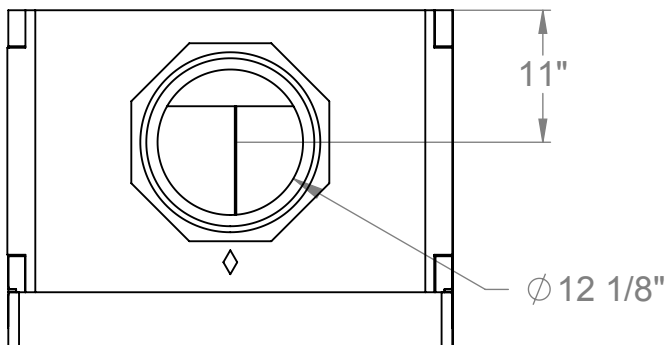

Burntech SmartFire Garden Fireplace Specifications
Model OFS33-SF With Height Extension Kit
Part# HEK33 (Sold Separately)

Warning: The SmartFire Garden Fireplace is not designed or approved to be placed within 15 feet of any combustibles. Use An Approve Spark Arrestor.