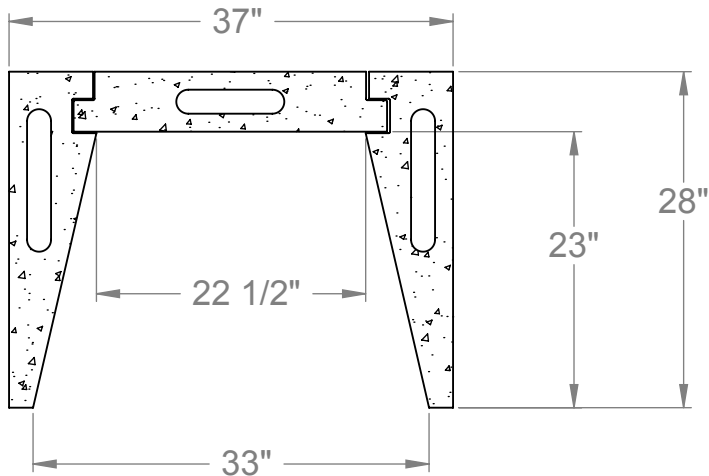

SECTION B-B