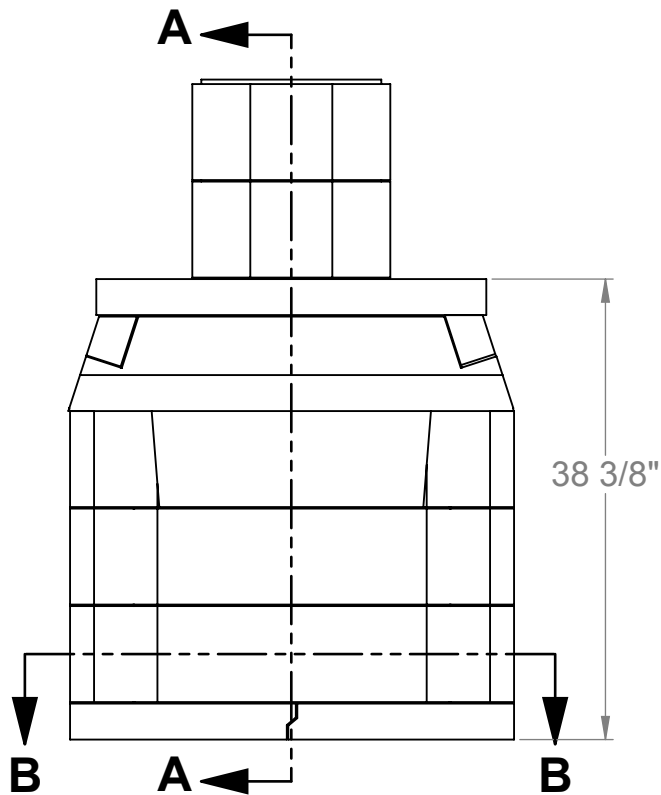

Burntech SmartFire Garden Fireplace Specifications
Model OFS33-SF With Height Extension Kit
Part# HEK33 (Sold Separately)

Warning: The SmartFire Garden Fireplace is not designed or approved to be placed within 15 feet of any combustibles. Use An Approve Spark Arrestor.