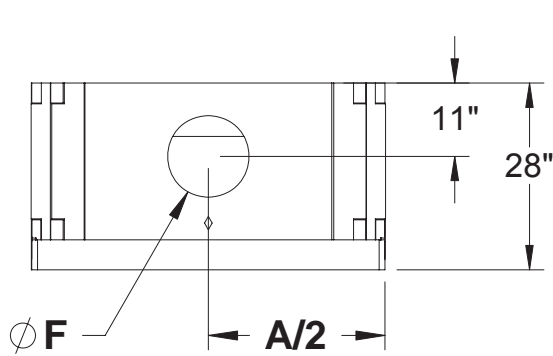

Fireplace Overall Dimensions: GBVS 39/44/49

Fireplace Overall Dimensions						
*Model	A	B	C	D	E	F
GBVS-39	43"	39"	28-1/2"	27"	38"	Ø10"
GBVS-44	48"	44"	33-1/2"	32"	43"	Ø10"
GBVS-49	53"	49"	38-1/2"	37"	48"	Ø10"