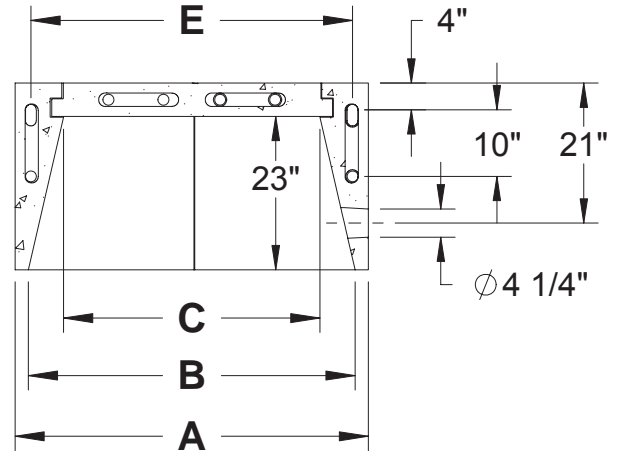

Fireplace Overall Dimensions: GBVS 39/44/49

Fireplace Overall Dimensions						
*Model	A	B	C	D	E	F
GBVS-39	43"	39"	28-1/2"	27"	38"	Ø10"
GBVS-44	48"	44"	33-1/2"	32"	43"	Ø10"
GBVS-49	53"	49"	38-1/2"	37"	48"	Ø10"