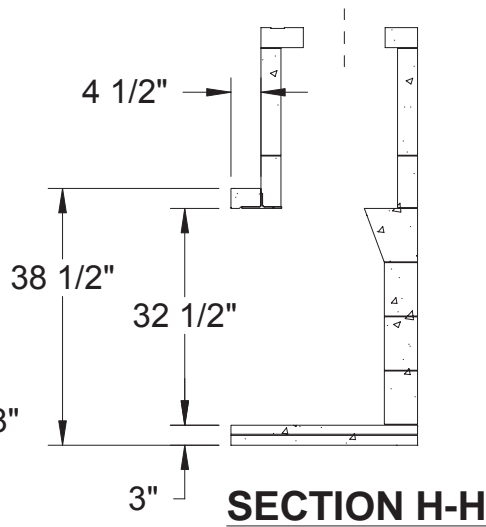

Fireplace Overall Dimensions: GBVS 39/44/49

Fireplace Overall Dimensions						
*Model	A	B	C	D	E	F
GBVS-39	43"	39"	28-1/2"	27"	38"	Ø10"
GBVS-44	48"	44"	33-1/2"	32"	43"	Ø10"
GBVS-49	53"	49"	38-1/2"	37"	48"	Ø10"