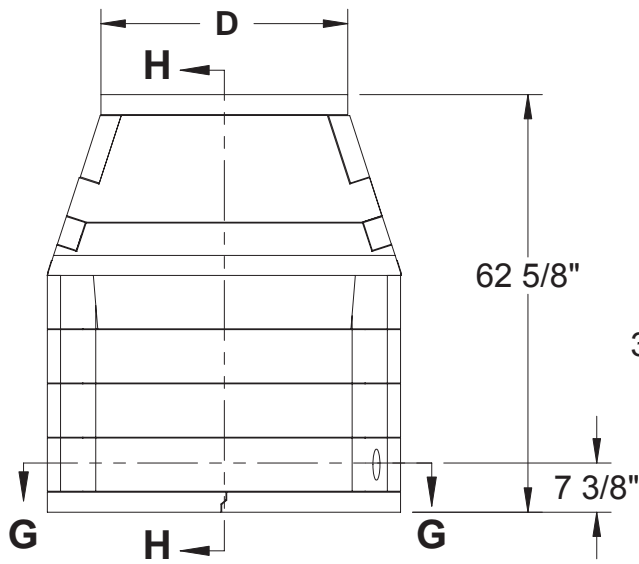

Fireplace Overall Dimensions: GBVS 39/44/49

Fireplace Overall Dimensions						
*Model	A	B	C	D	E	F
GBVS-39	43"	39"	28-1/2"	27"	38"	Ø10"
GBVS-44	48"	44"	33-1/2"	32"	43"	Ø10"
GBVS-49	53"	49"	38-1/2"	37"	48"	Ø10"