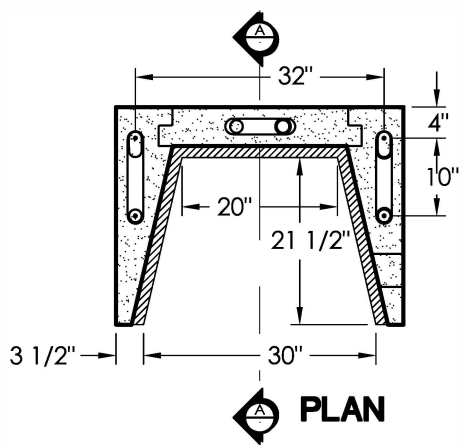

SECTION A-A

OTHER DIMENSIONS	
Framing Width	41"
Framing Height	57"
Framing Depth	30"
Weight	1,150 lbs

ACCESSORIES	
Herringbone Brick Liner	FBK33SHB
Full Running Bond Brick Liner	FBK33FRB
Masonry Arch	BFP-ARC

PLAN

TITLE: Outdoor Fireplace Series 33"x 22" FIREPLACE			
DWG. NUMBER	RELEASE DATE	REV. DATE	APPROVED
OFS33	02-12-2013	-	...