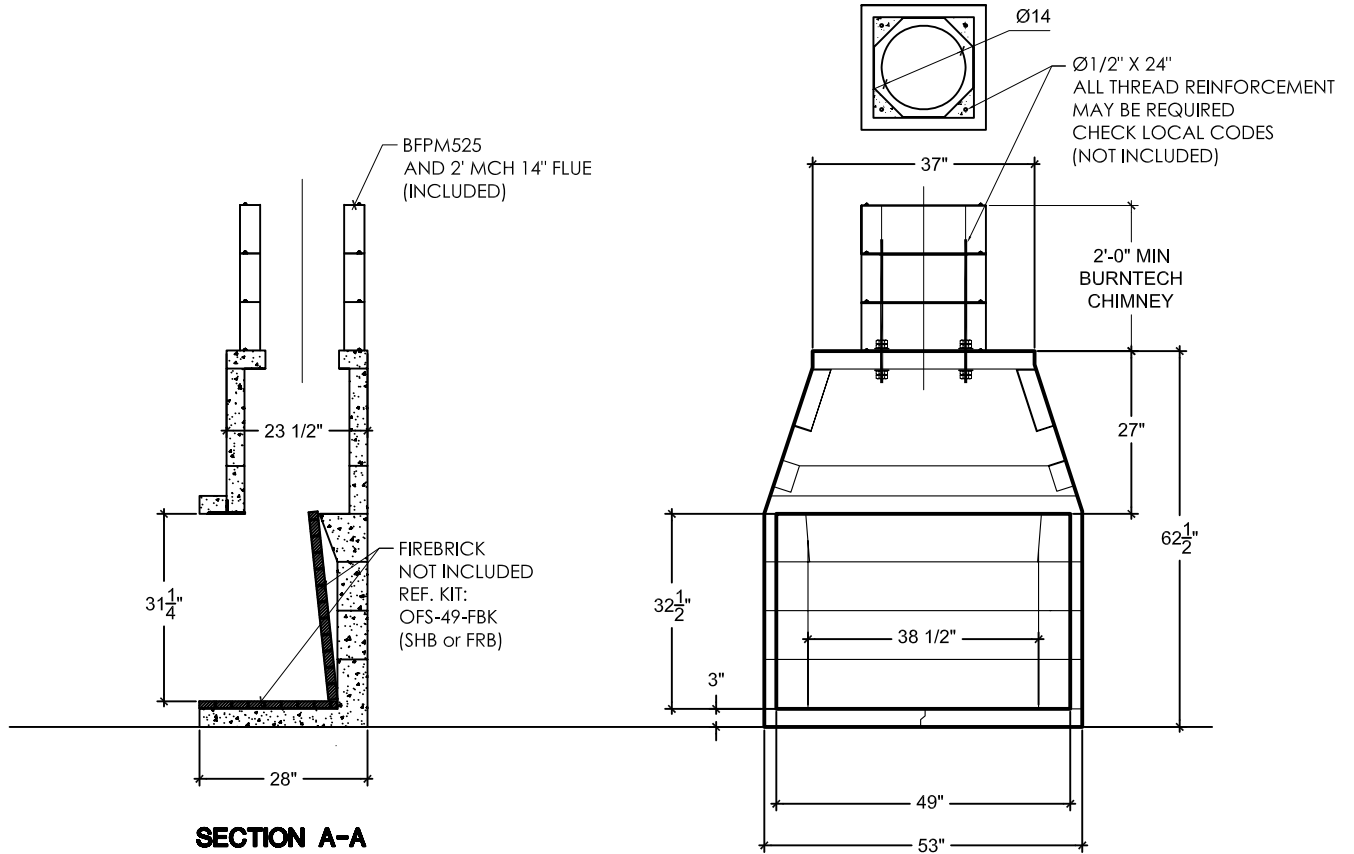

WWW.BURNTECH.COM

SECTION A-A

OTHER DIMENSIONS	
Framing Width	57"
Framing Height	65"
Framing Depth	30"
Weight	1,625 lbs

ACCESSORIES	
Herringbone Brick Liner	FBK49SHB
Full Running Bond Brick Liner	FBK49FRB
Masonry Arch	BFP-ARC

PLAN

TITLE: Outdoor Fireplace Series 49"x 32" FIREPLACE			
DWG. NUMBER	RELEASE DATE	REV. DATE	APPROVED
OFS49	02-14-2013	-	...