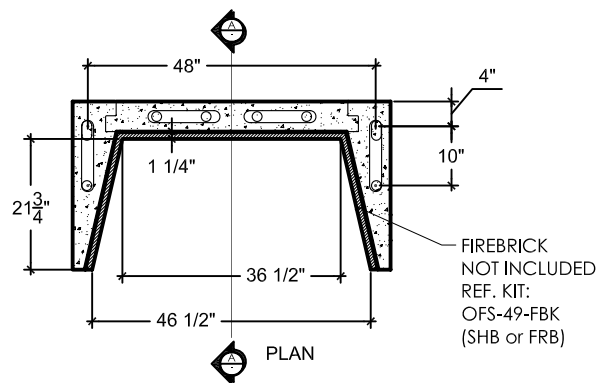

WWW.BURNTECH.COM

SECTION A-A

OTHER DIMENSIONS	
Framing Width	57"
Framing Height	65"
Framing Depth	30"
Weight	1,625 lbs

ACCESSORIES	
Herringbone Brick Liner	FBK49SHB
Full Running Bond Brick Liner	FBK49FRB
Masonry Arch	BFP-ARC

PLAN

TITLE: Outdoor Fireplace Series 49"x 32" FIREPLACE			
DWG. NUMBER	RELEASE DATE	REV. DATE	APPROVED
OFS49	02-14-2013	-	...