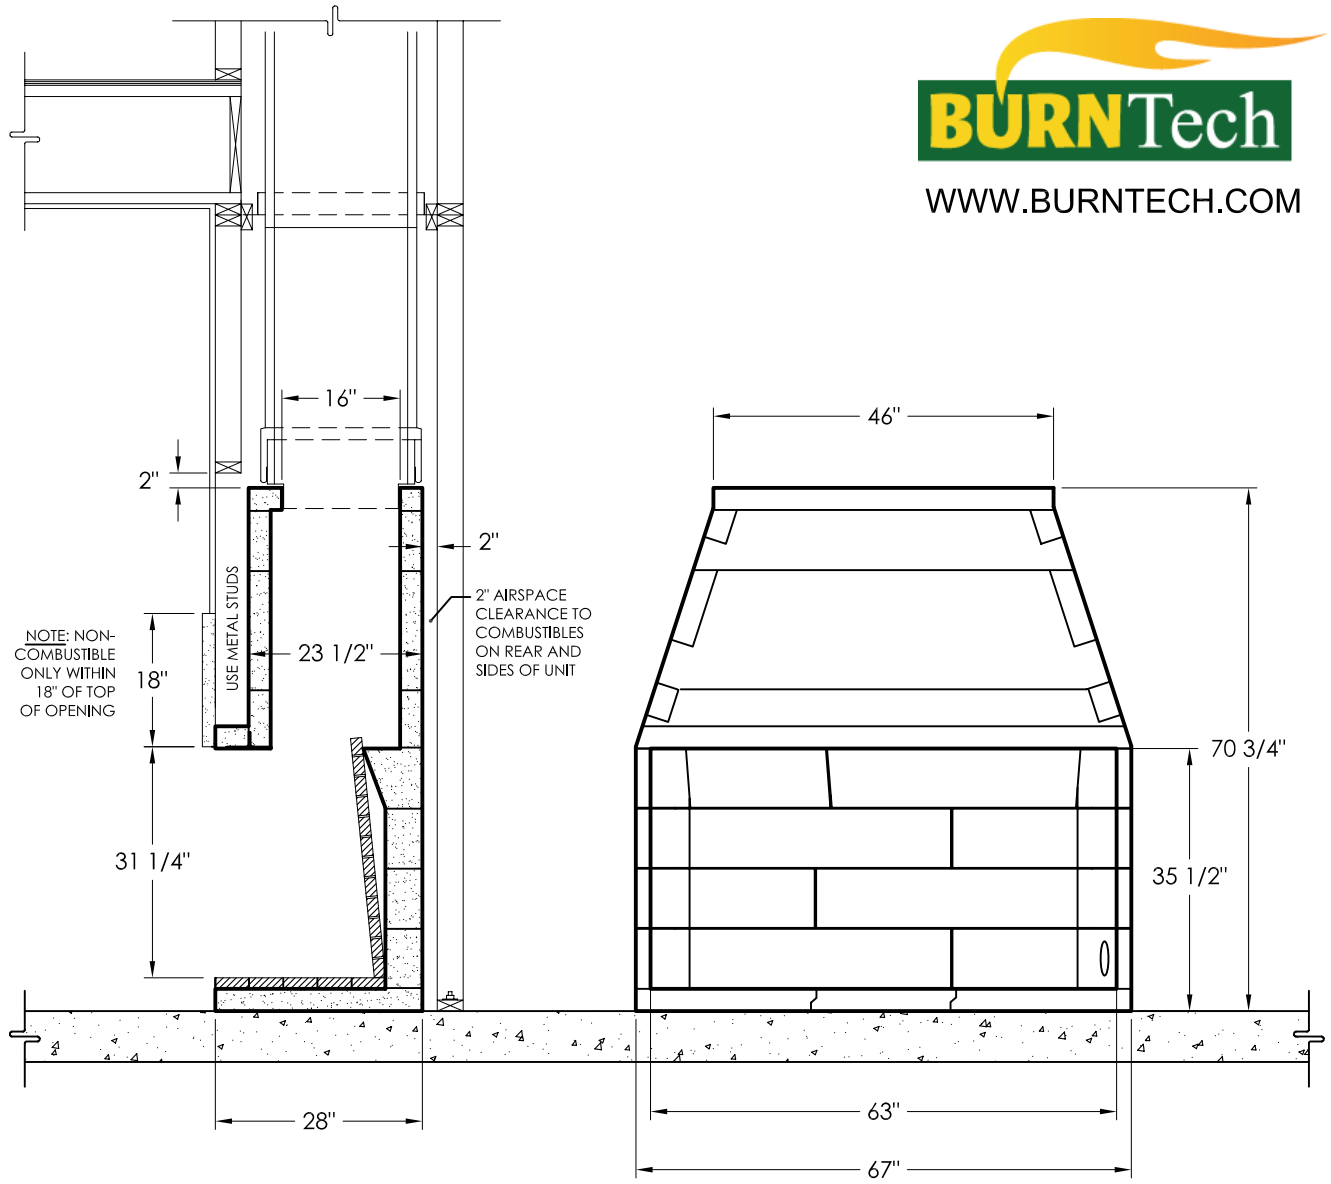

WWW.BURNTECH.COM

OTHER DIMENSIONS

Framing Width	71"
Framing Height	74"
Framing Depth	30"
Flue Size - Class A	16"
Weight	1704 lbs

ACCESSORIES

Herringbone Brick Liner	FBK63SHB
Full Running Bond Brick Liner	FBK63FRB
Structural Metal Base Kit - 8"	BK63
Anchor Plate/Damper	(see options)
Combustion Air Kit	BFP4-AK
Masonry Arch	BFP-ARC

TITLE:

**Traditional Fireplace Series
63"x 32" FIREPLACE**

DWG. NUMBER	RELEASE DATE	REV. DATE	APPROVED
TFS63	11/08/12	N/A	...