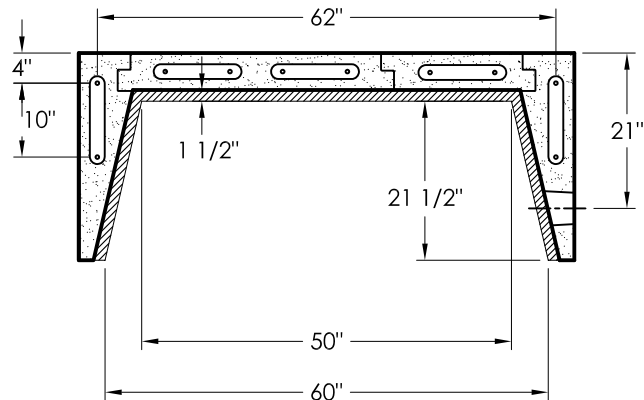

WWW.BURNTECH.COM

OTHER DIMENSIONS

Framing Width	71"
Framing Height	74"
Framing Depth	30"
Flue Size - Class A	16"
Weight	1704 lbs

ACCESSORIES

Herringbone Brick Liner	FBK63SHB
Full Running Bond Brick Liner	FBK63FRB
Structural Metal Base Kit - 8"	BK63
Anchor Plate/Damper	(see options)
Combustion Air Kit	BFP4-AK
Masonry Arch	BFP-ARC

TITLE:

**Traditional Fireplace Series
63"x 32" FIREPLACE**

DWG. NUMBER	RELEASE DATE	REV. DATE	APPROVED
TFS63	11/08/12	N/A	...