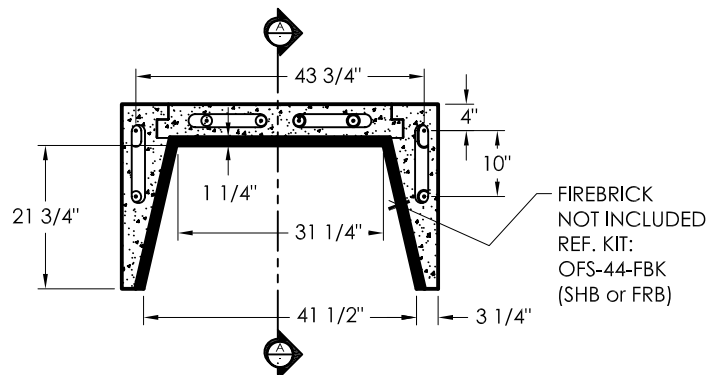

WWW.BURNTECH.COM

**SECTION A-A**

OTHER DIMENSIONS	
Framing Width	52"
Framing Height	65"
Framing Depth	30"
Weight (excludes mortar)	1,518 lbs

ACCESSORIES	
Herringbone Brick Liner	FBK44SHB
Full Running Bond Brick Liner	FBK44FRB
Masonry Arch	BFP-ARC

TITLE:

**Outdoor Fireplace Series  
44"x 32" FIREPLACE**

DWG. NUMBER	RELEASE DATE	REV. DATE	APPROVED
OFS44	02-14-2013	-	...