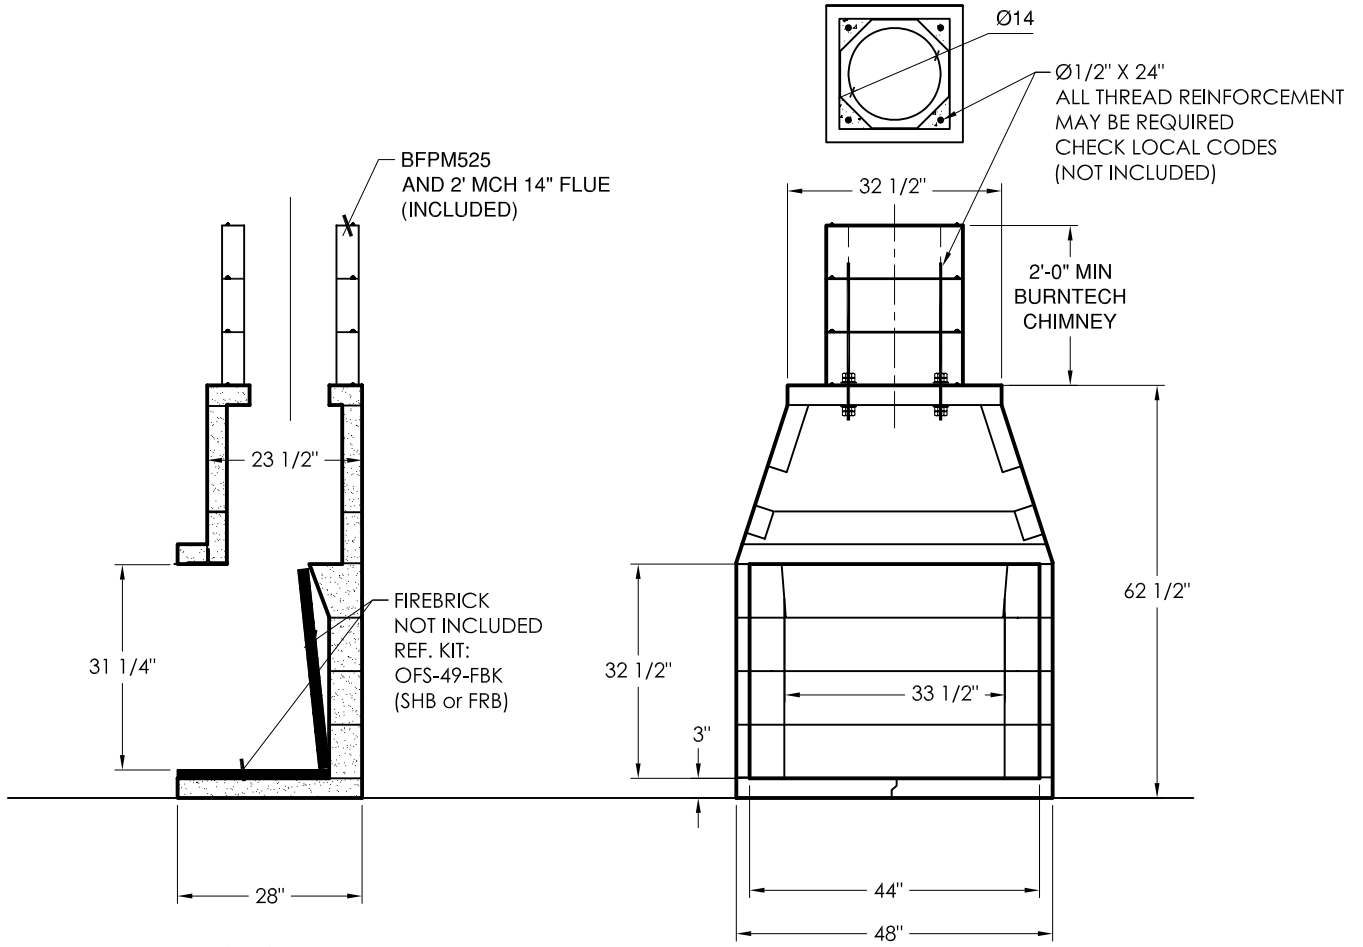

WWW.BURNTECH.COM

**SECTION A-A**

OTHER DIMENSIONS	
Framing Width	52"
Framing Height	65"
Framing Depth	30"
Weight (excludes mortar)	1,518 lbs

ACCESSORIES	
Herringbone Brick Liner	FBK44SHB
Full Running Bond Brick Liner	FBK44FRB
Masonry Arch	BFP-ARC

TITLE:

**Outdoor Fireplace Series  
44"x 32" FIREPLACE**

DWG. NUMBER	RELEASE DATE	REV. DATE	APPROVED
OFS44	02-14-2013	-	...