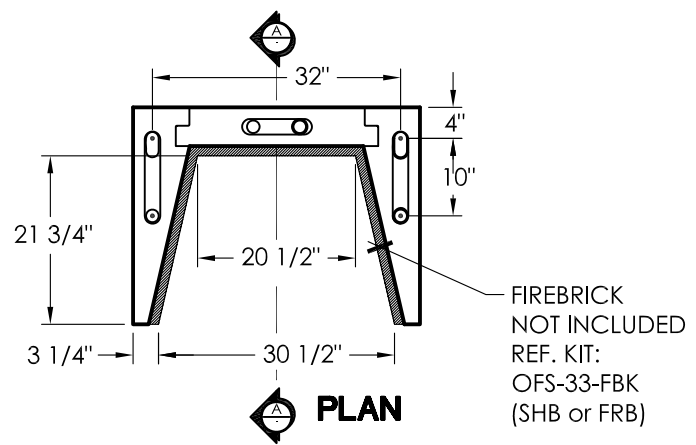

**SECTION A-A**

OTHER DIMENSIONS	
Framing Width	41"
Framing Height	57"
Framing Depth	30"
Weight	1,150 lbs

ACCESSORIES	
Herringbone Brick Liner	FBK33SHB
Full Running Bond Brick Liner	FBK33FRB
Masonry Arch	BFP-ARC

TITLE: Outdoor Fireplace Series 33"x 32" FIREPLACE			
DWG. NUMBER	RELEASE DATE	REV. DATE	APPROVED
OFS33	02-12-2013	-	...