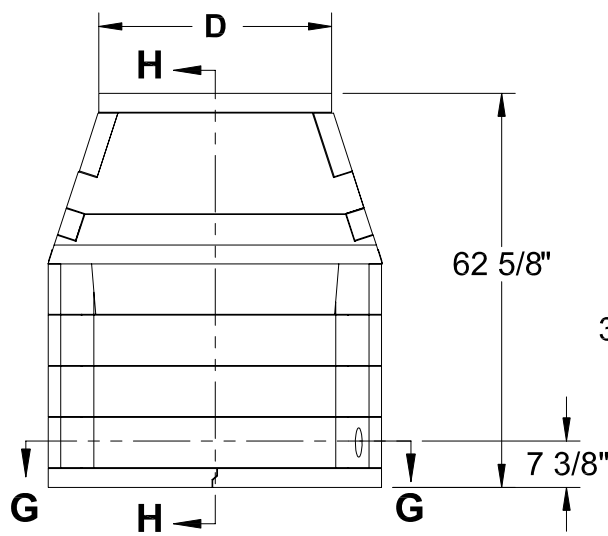

SECTION G-G

SECTION H-H

Fireplace Overall Dimensions						
Model	A	B	C	D	E	F
GBVS-39	43"	39"	28-1/2"	27"	38"	Ø10"
GBVS-44	48"	44"	33-1/2"	32"	43"	Ø10"
GBVS-49	53"	49"	38-1/2"	37"	48"	Ø10"

TITLE:

**Traditional Fireplace Series
GAS B-VENT FIREPLACE**