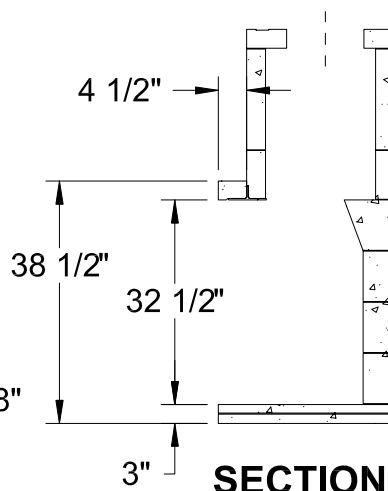

SECTION G-G

SECTION H-H

Fireplace Overall Dimensions						
Model	A	B	C	D	E	F
GBVS-39	43"	39"	28-1/2"	27"	38"	Ø10"
GBVS-44	48"	44"	33-1/2"	32"	43"	Ø10"
GBVS-49	53"	49"	38-1/2"	37"	48"	Ø10"

TITLE:

**Traditional Fireplace Series
GAS B-VENT FIREPLACE**